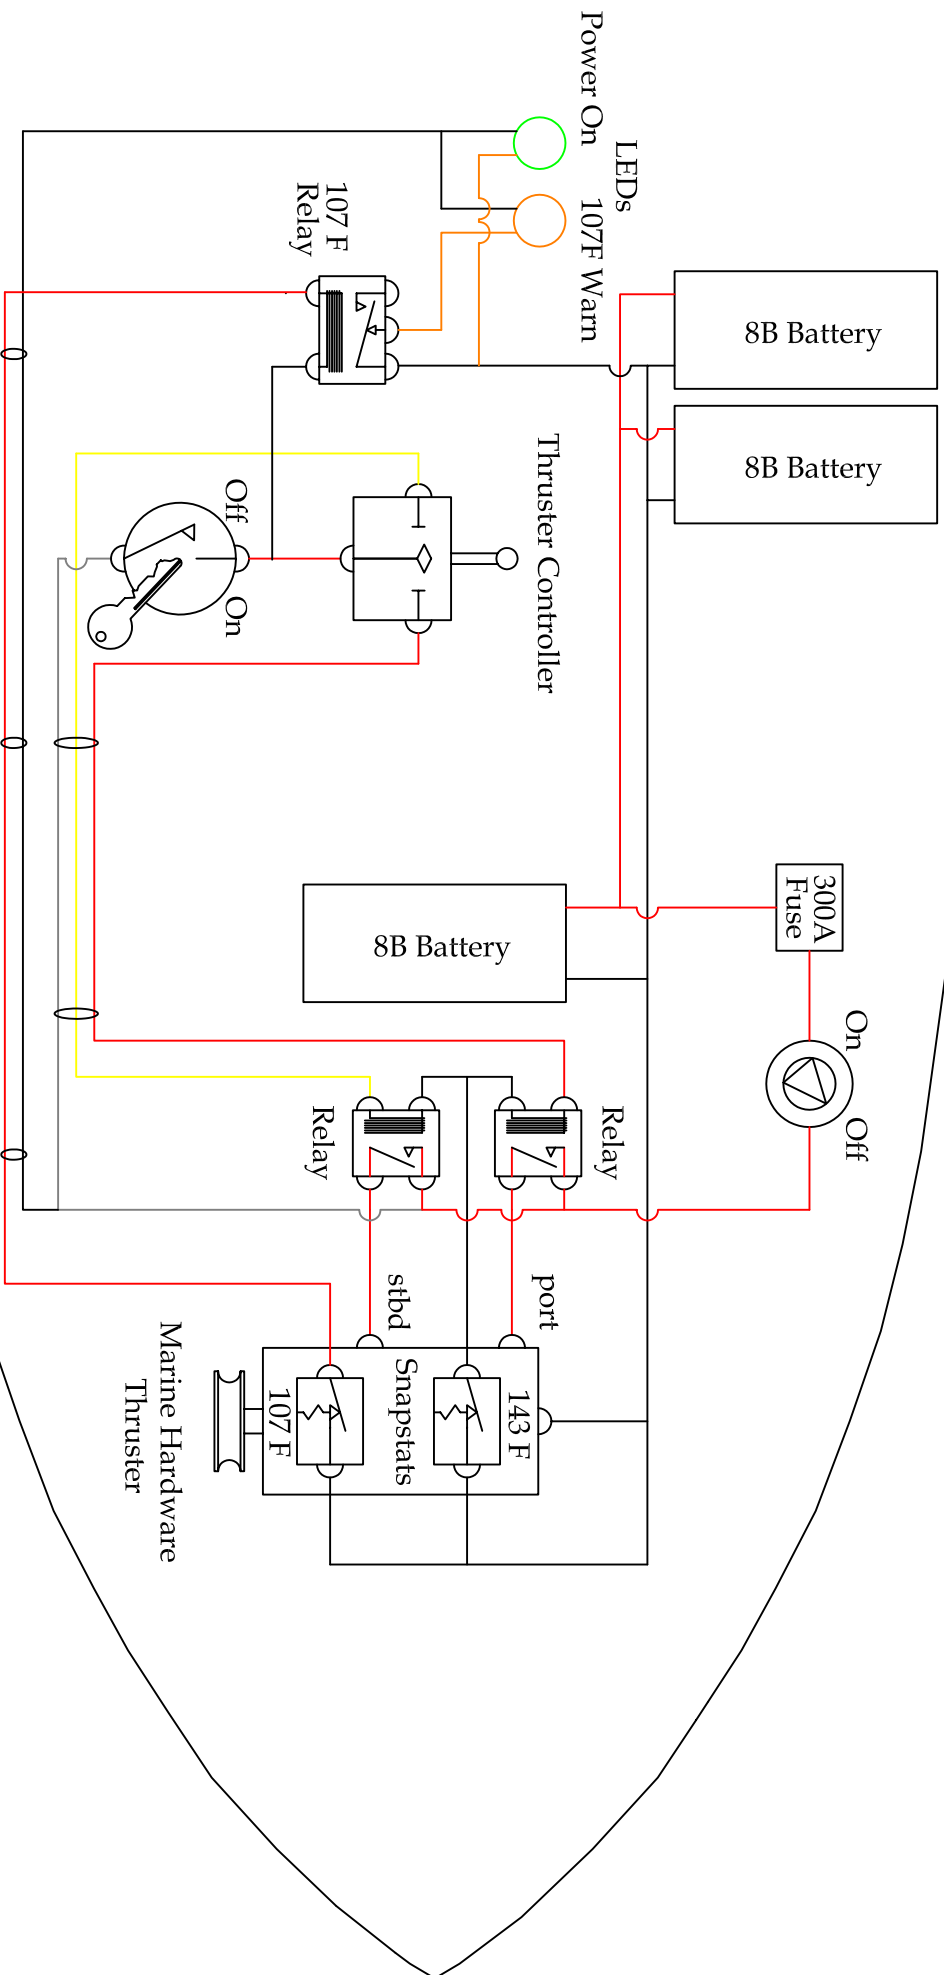

# Bow Thruster

HIN: OEY370630887

Note:

Equipment layout is substantially as depicted.  
Snapstats open circuit when at temp.