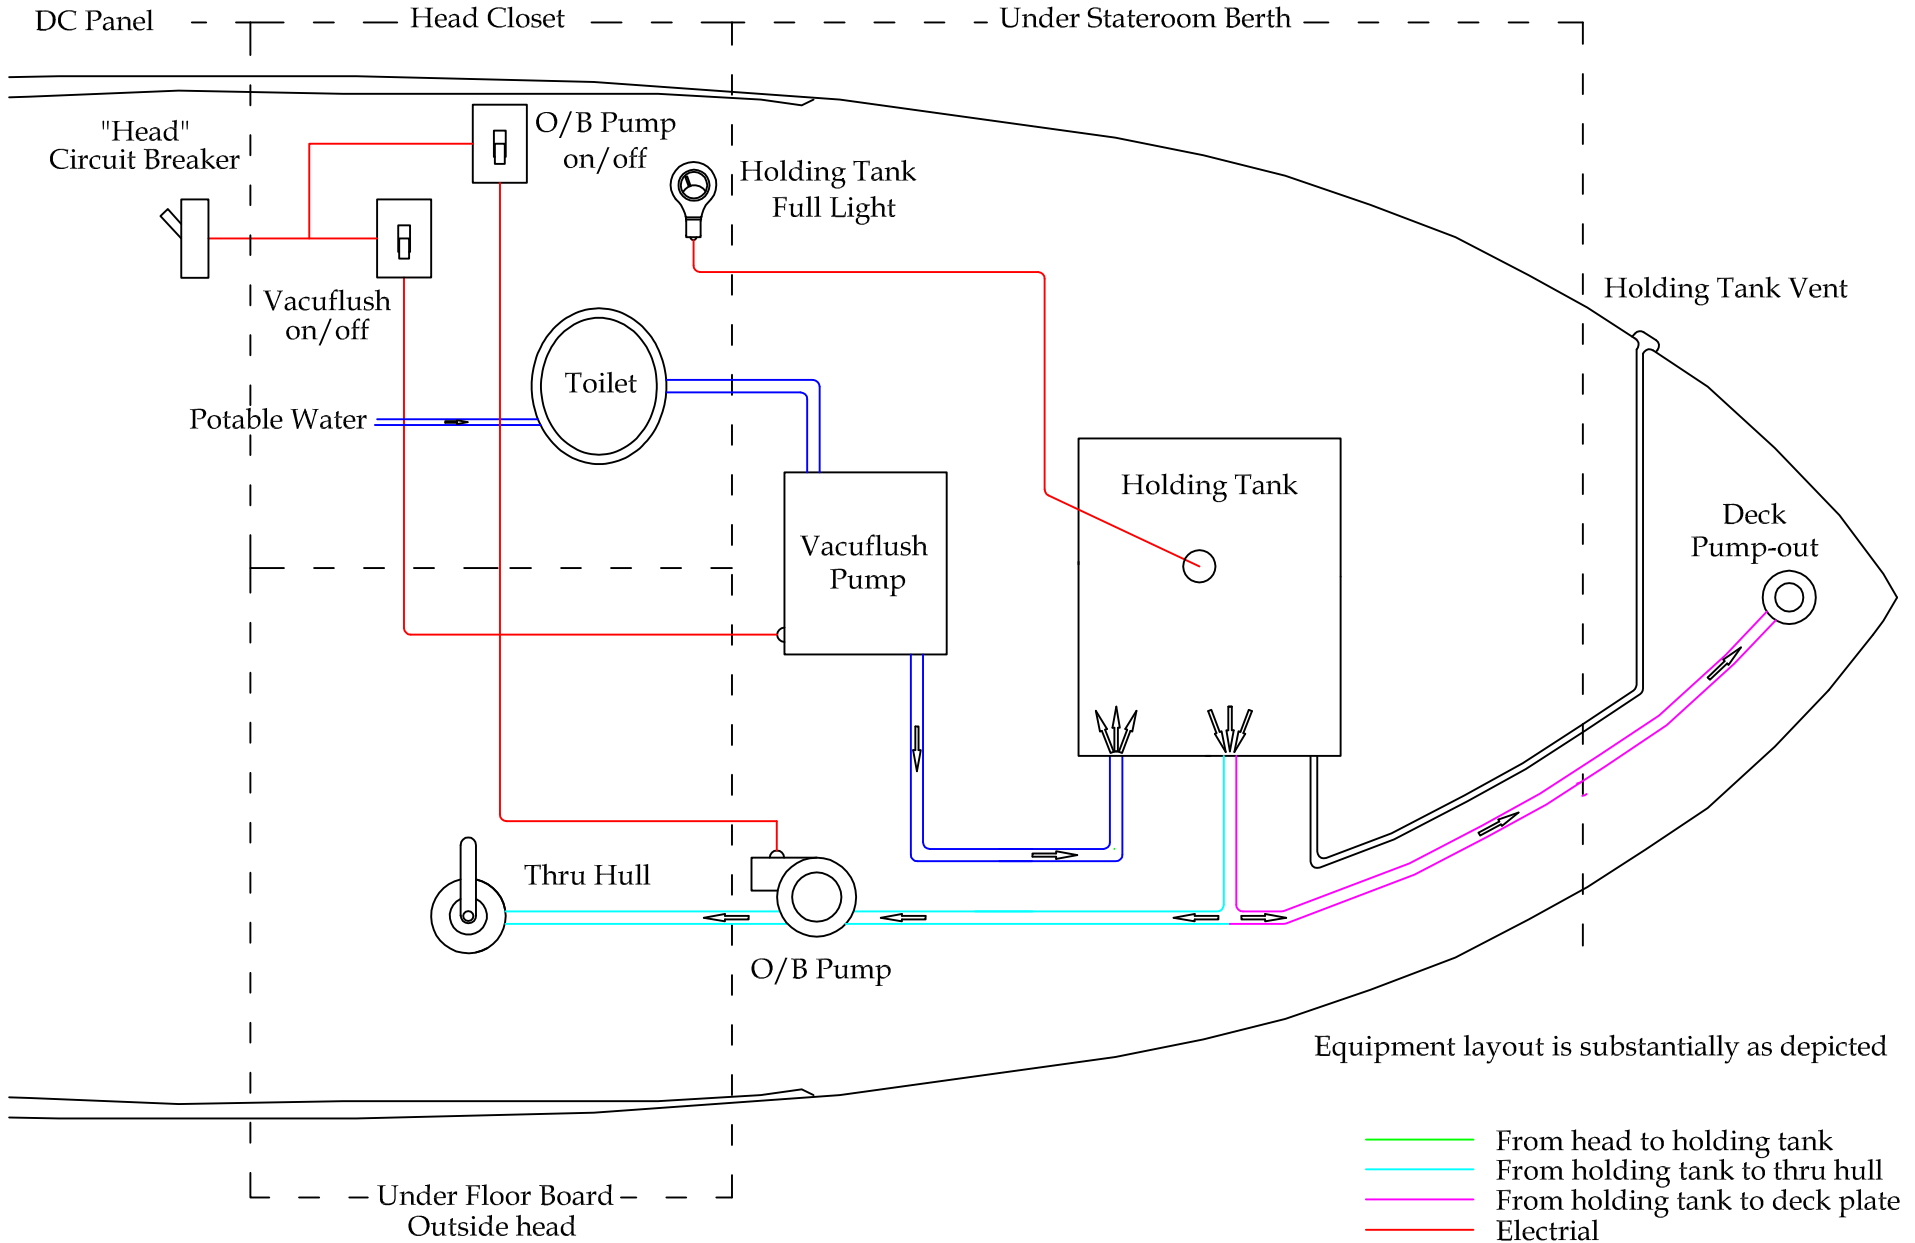

# Head Plumbing

HIN: OEY370630887

as of 6 December 2012